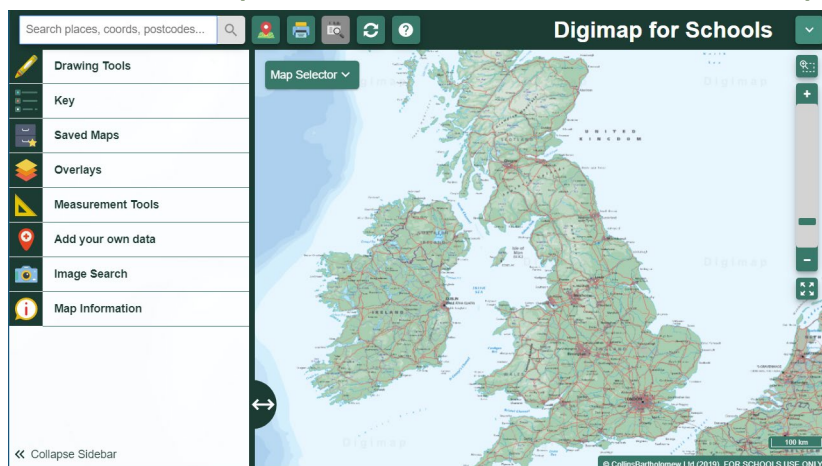

Digimap for Schools

AT HOME...

Name the City!

What to do

1. Login to Digimap for Schools.

- <https://digimapforschools.edina.ac.uk/>
- Select Login
- Type the username and password – talk to your teacher if you don't know these.
- Select Login.

2. You should see a map of Great Britain like this picture:

3. Look at our map (page 3) and choose a symbol.

4. Move around the map in Digimap for Schools to find the city for that symbol.

- [Watch our video](#) to see how to move around and zoom in and out.